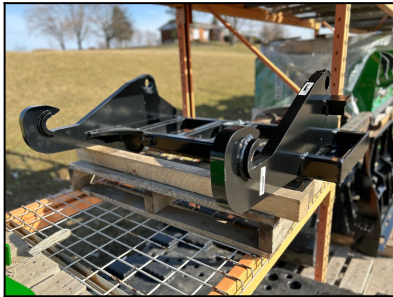

HO VIS COUPLER (147875A)

Price: \$1,088.00

- VOLVO HIGH VIS COUPLER, SB1064VOL50Q
- FOR HORST 4205 SERIES SNOW WING BLADE

HLA ATTACHMENTS
 SERIAL # 23LA09856
 MODEL # SBT064V0L500
 CAPACITY
 MANUFACTURED BY HORST
 MADE IN CANADA