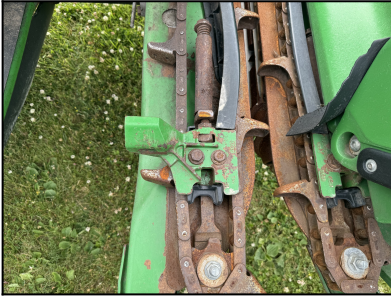

JD 616C (E91194)

Price: \$99,990.00

- 2014, 16R, 30"ROW WIDTH, STALKMASTER, KNIFE ROLLS
- CONTOURMASTER, POLY DIVIDERS, OILBATH CHAIN DRIVE
- HYD ADJ DECK PLATE, CONTOUR SENSORS
- PTO DRIVE SHAFTS, SINGLE POINT HOOKUP
- FIELD READY