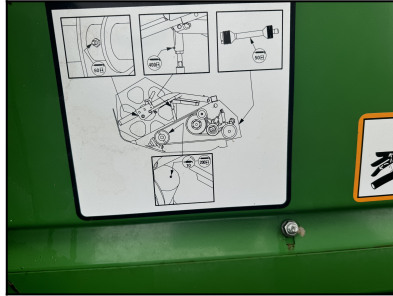

JD 630F (E92424)
Price: \$47,370.00

- 2018, 30', LEVELLAND, FULL FINGERED AUGER
- COARSE KNIFE, POLY DIVIDERS, POLY SKID SHOES
- STAINLESS FLEXSHEETS, PTO DRIVE SHAFTS
- SINGLE POINT HOOKUP, EXTREMITY WARNING LIGHTS
- STUBBLE LIGHTS, COMPOSITE AUGER FINGERS
- FIELD READY