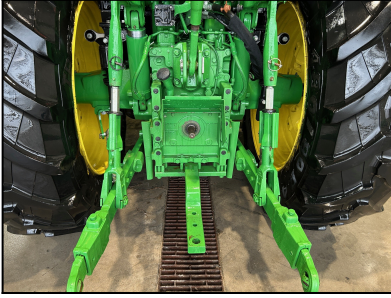

JD 6155M/LDR (E92600C)
Price: \$189,990.00

- 2021, MFWD W/SUSP, 155ENG HP, 1825HRS, CAB
- 640R LDR W/3RD FUNC, 40KPH, 20SPD PWRQUAD+
- LH REV, 96"R&P AXL CAST CTR, 420/85R28, 480/80R42
- AUTOTRAC READY, CAB SUSP, TRIPLE LINK FRT SUSP
- 114LPM HYD PUMP, 4 ELEC REMOTES, 540/1000 PTO
- CAT 3N/2-3PT HITCH, ROTARY BEACON LIGHT, RH DOOR
- AIR SEAT, INSTRUCTOR SEAT, TELESCOPIC MIRRORS
- FOOT THROTTLE, FRONT BASE WEIGHT, BLOCK HEATER
- TURNABLE FRONT FENDERS, REAR FENDER EXT
- CORNERPOST EXHAUST, POWER FILL BRAKES
- TOOL BOX, SINGLE POINT LOADER HOOK UP
- HD BUCKET, EURO CARRIER, SELLING ASI RECONDITIONED