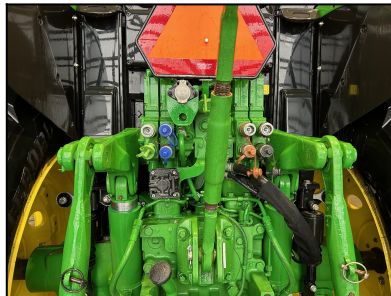

JD 6155M/LDR (E92600C)
Price: \$189,990.00

- 2021, MFWD W/SUSP, 155ENG HP, 1825HRS, CAB
- 640R LDR W/3RD FUNC, 40KPH, 20SPD PWRQUAD+
- LH REV, 96"R&P AXL CAST CTR, 420/85R28, 480/80R42
- AUTOTRAC READY, CAB SUSP, TRIPLE LINK FRT SUSP
- 114LPM HYD PUMP, 4 ELEC REMOTES, 540/1000 PTO
- CAT 3N/2-3PT HITCH, ROTARY BEACON LIGHT, RH DOOR
- AIR SEAT, INSTRUCTOR SEAT, TELESCOPIC MIRRORS
- FOOT THROTTLE, FRONT BASE WEIGHT, BLOCK HEATER
- TURNABLE FRONT FENDERS, REAR FENDER EXT
- CORNERPOST EXHAUST, POWER FILL BRAKES
- TOOL BOX, SINGLE POINT LOADER HOOK UP
- HD BUCKET, EURO CARRIER, SELLING ASI RECONDITIONED