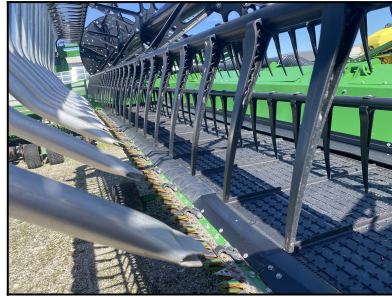

JD HD40F (E92717)
Price: \$164,900.00

- 2022, 40', FLEX DRAPER, COARSE TOOTH KNIFE
- AUTO HEADER HEIGHT, POLY SKID SHOES
- PTO DRIVE SHAFTS, SINGLE POINT HOOKUP
- EXTREMITY WARNING LIGHTS, STUBBLE LIGHTS
- STABILIZER WHEELS, S SERIES HOOK UP
- GUAGE WHEELS W/INTEGRATED TRANSPORT
- GRAIN SAVER SIDE BELTS, BELT PROTECTION SYSTEM
- WING LEVELING, AS NEW, HAS INTIGRATED JD HEADER-
- TRANSPORT UNIT HAS 2023 CRARY MODEL CWS 40'-
- WIND SYSTEM W/INSTALLED HEADER MOUNT NEW STYLE FAN