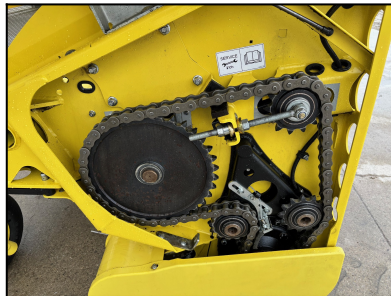

JD 649 (E92825B)
Price: \$35,270.00

- 2018, HAY PICK-UP, JD 8000/9000 SERIES MOUNT
- 4 METER, MANUAL FOLD GAUGE WHEELS
- COMPRESSION ROLLER, AUTO PTO, CHAIN AUTO LUBE
- FIRST USE 2022, SELLING ASI RECONDITIONED