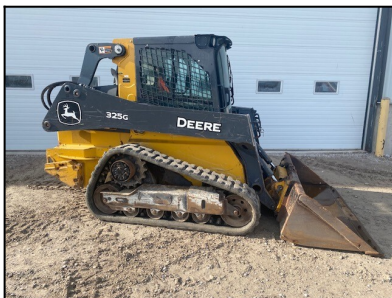

JD 325G (E92881)
Price: \$59,950.00

- 2021, 74HP, 2400HRS, 2500LB SAE RATEDCAP, 2 SPD
- CAB-HEAT-A/C, ISO&H-PATT CTRLS, STD FLOW AUX HYD
- 76" PWR QUICK-TACH CONS BKT, 15" TRACK 50%
- VINYL AIR SEAT, HORN, RADIO, REARVIEW MIRROR
- 3-PIN ATTACH HARNESS, 14-PIN ATTACH HARNESS
- CREEP MODE, COLD START PKG, AUTO IDLE
- COUNTER WEIGHTS, FIELD READY