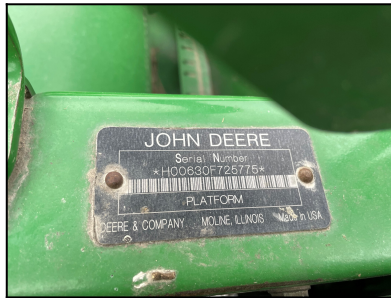

JD 630F (E92934)

Price: \$17,900.00

- 2008, 30', CONTOURMASTER, FULL FINGERED AUGER
- COARSE KNIFE, AUTO HEADER HEIGHT, POLY DIVIDERS
- POLY SKID SHOES, REEL FORE&AFT, PTO DRIVE SHAFTS
- REEL HEIGHT RESUME, SINGLE POINT HOOKUP
- EXTREMITY WARNING LIGHTS

JOHN DEERE
 Serial Number
 H00830F726775
 PLATFORM
 DEERE & COMPANY, MOLINE, ILLINOIS Made in USA