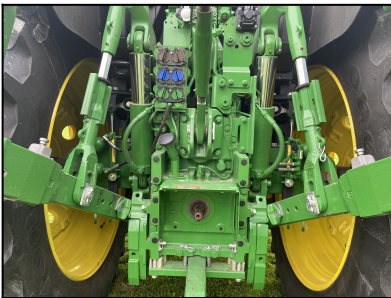

## JD 6R 155 (E90933)

**Price: \$299,990.00**

- 2022, MFWD W/SUSP, 155ENG HP, 463HR, PREM CAB
- 40KPH, IVT, LH REV, 110" R&P AXLE W/CAST CENTER
- 420/90R30 100% FS, 480/80R46 100% FS, AXLE DUALS
- AUTOTRAC READY, AUTOTRAC ACTIVATION
- 10" TOUCH COMMAND CENTER, JD LINK CAPABLE
- 3 ELECTRONIC REMOTES, 3FUNC MID LDR VALVE
- 540/540E/1000PTO, CAT 3-3PT HITCH, 3PT QUICK HITCH
- 3PT ADJ STABILIZER BARS, ROTARY BEACON LIGHT
- EXTREMITY WARNING LIGHTS, PREM LED LIGHT PKG
- AIR SEAT, ULTIMATE CAB W/SUSPENSION, REAR WIPER
- SAT RADIO & BLUETOOTH, TELESCOPIC MIRRORS
- FOOT THROTTLE, FRONT BASE WEIGHT, BLOCK HEATER
- TURNABLE FRONT FENDERS, CORNERPOST EXHAUST
- DRAWBAR CLEVIS, TOOL BOX, SELLING ASI RECONDITION
- CARRIER, 5 YEAR 3500 POWERGARD \$250 DED
- FACTORY WARRANTY UNTIL SEP 21/2024