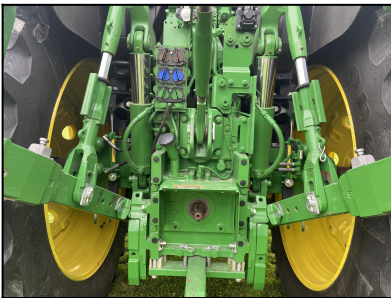

## JD 6R 155 (E90933)

**Price: \$309,990.00**

- 2022, MFWD W/SUSP, 155ENG HP, 463HR, PREM CAB
- 40KPH, IVT, LH REV, 110" R&P AXLE W/CAST CENTER
- 420/90R30 100% FS, 480/80R46 100% FS, AXLE DUALS
- AUTOTRAC READY, AUTOTRAC ACTIVATION
- 10" TOUCH COMMAND CENTER, JD LINK CAPABLE
- 3 ELECTRONIC REMOTES, 3FUNC MID LDR VALVE
- 540/540E/1000PTO, CAT 3-3PT HITCH, 3PT QUICK HITCH
- 3PT ADJ STABILIZER BARS, ROTARY BEACON LIGHT
- EXTREMITY WARNING LIGHTS, PREM LED LIGHT PKG
- AIR SEAT, ULTIMATE CAB W/SUSPENSION, REAR WIPER
- SAT RADIO & BLUETOOTH, TELESCOPIC MIRRORS
- FOOT THROTTLE, FRONT BASE WEIGHT, BLOCK HEATER
- TURNABLE FRONT FENDERS, CORNERPOST EXHAUST
- DRAWBAR CLEVIS, TOOL BOX, SELLING ASI RECONDITION
- CARRIER, 5 YEAR 3500 POWERGARD \$250 DED
- FACTORY WARRANTY UNTIL SEP 21/2024